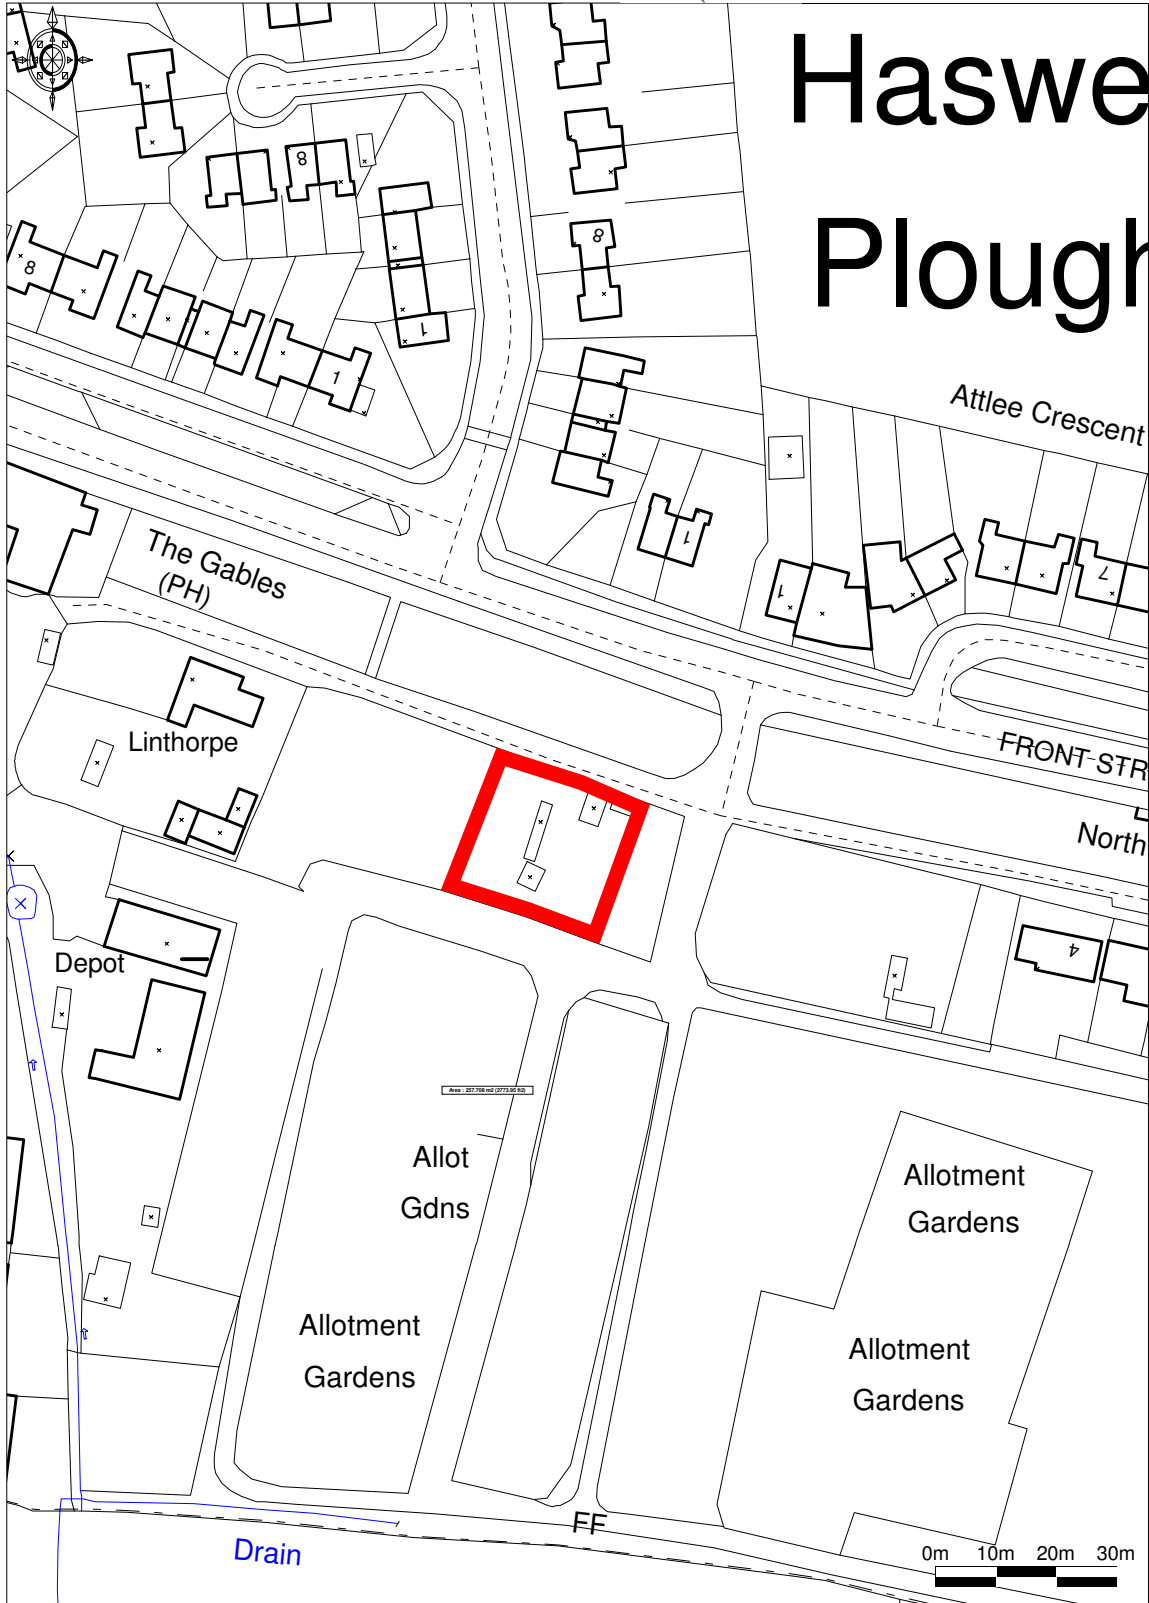

**SITE PLAN**

**YOUNGS**  
*chartered surveyors*

© Crown Copyright 2008. All rights reserved. Licence number 100020449. Plotted Scale - 1:1250

For Identification Purposes Only  
This map is created by ProMap & reproduced from Ordnance Survey  
1:2,500 data with the permission of HMSO, Crown Copyright  
Youngs Chartered Surveyors, 3 Wentworth Place, Hexham, Northumberland, NE46 1XB  
Telephone:01434 609000 Fax:01434 606900 Licence Number ES 100033077