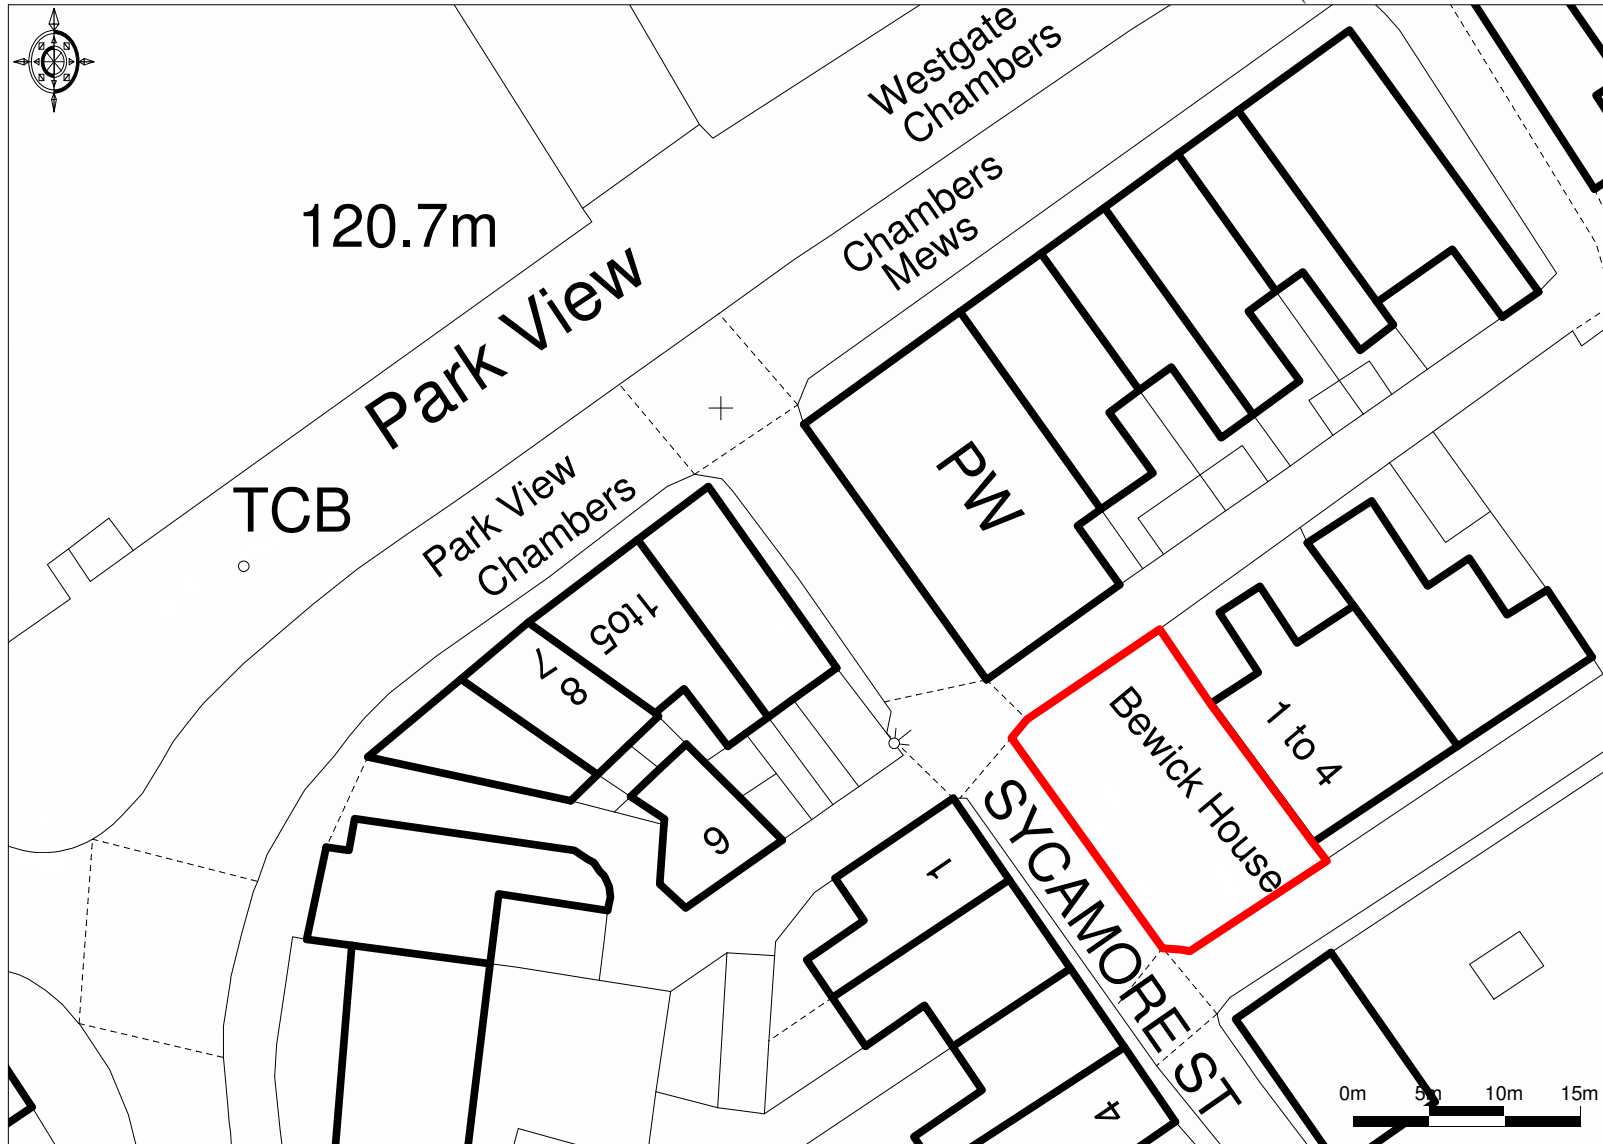

# URC - HALTWHISTLE

© Crown Copyright 2009. All rights reserved. Licence number 100020449. Plotted Scale - 1:500

For Identification Purposes Only  
This map is created by ProMap & reproduced from Ordnance Survey  
1:2,500 data with the permission of HMSO, Crown Copyright  
Youngs Chartered Surveyors, 3 Wentworth Place, Hexham, Northumberland, NE46 1XB  
Telephone:01434 609000 Fax:01434 606900 Licence Number ES 100033077